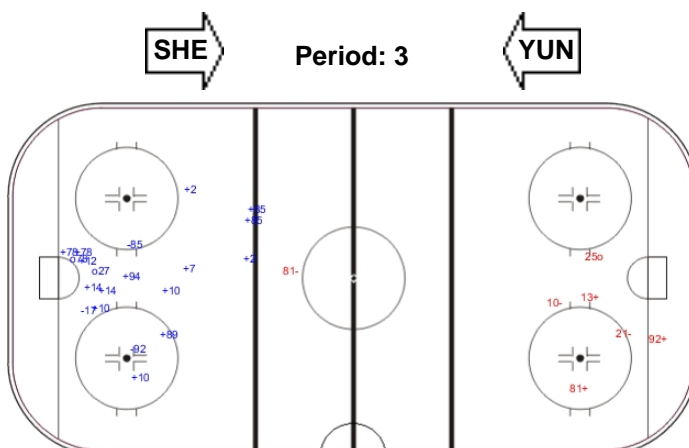

SHOT CHART

YUN - SHE

Shots by YUN

Goals (o): 2   SSG (+): 8
SSP (-): 0   SPG (-): 2

GK 33 of SHE

Shots by SHE

Goals (o): 1   SSG (+): 8
SSP (-): 0   SPG (-): 6

GK 40 of YUN

Shots by YUN

Goals (o): 2   SSG (+): 15
SSP (-): 0   SPG (-): 3

GK 33 of SHE

Shots by SHE

Goals (o): 2   SSG (+): 8
SSP (-): 0   SPG (-): 4

GK 40 of YUN

Shots by YUN

Goals (o): 1   SSG (+): 12
SSP (-): 0   SPG (-): 2

GK 33 of SHE

Shots by SHE

Goals (o): 1   SSG (+): 3
SSP (-): 0   SPG (-): 3

GK 40 of YUN

LEGEND							
GK	Goalkeeper	SPG	Shots past goal	SSG	Shots saved by goalkeeper	SSP	Shots saved by player