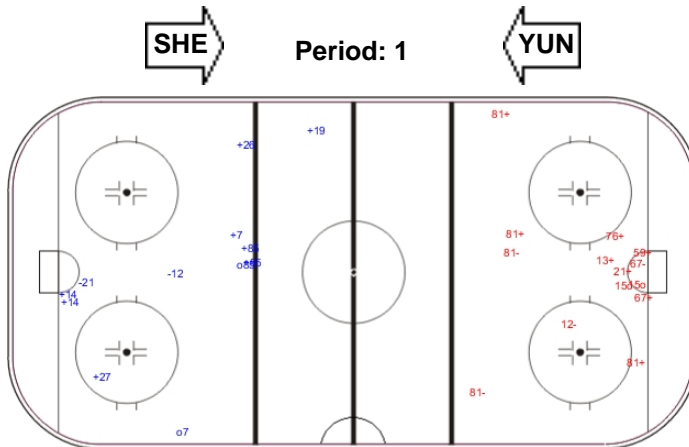

SHOT CHART

YUN - SHE

Shots by YUN

Goals (o): 2   SSG (+): 8
SSP (-): 0   SPG (-): 2

GK 33 of SHE

Shots by SHE

Goals (o): 1   SSG (+): 8
SSP (-): 0   SPG (-): 6

GK 40 of YUN

Shots by YUN

Goals (o): 2   SSG (+): 15
SSP (-): 0   SPG (-): 3

GK 33 of SHE

Shots by SHE

Goals (o): 2   SSG (+): 8
SSP (-): 0   SPG (-): 4

GK 40 of YUN

Shots by YUN

Goals (o): 1   SSG (+): 12
SSP (-): 0   SPG (-): 2

GK 33 of SHE

Shots by SHE

Goals (o): 1   SSG (+): 3
SSP (-): 0   SPG (-): 3

GK 40 of YUN

LEGEND							
GK	Goalkeeper	SPG	Shots past goal	SSG	Shots saved by goalkeeper	SSP	Shots saved by player