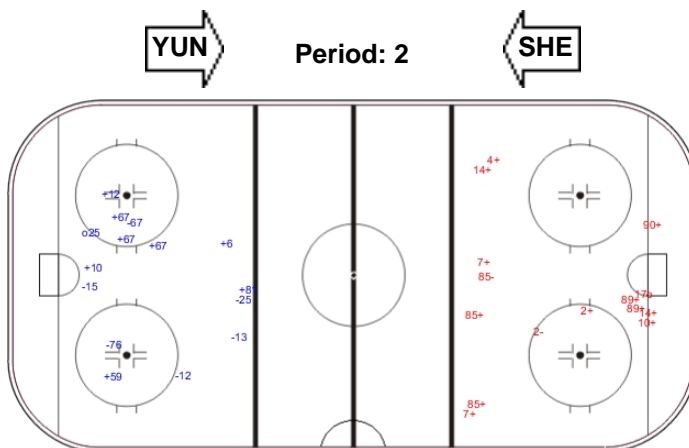

SHOT CHART

YUN - SHE

Shots by YUN

Goals (o): 2   SSG (+): 8
SSP (-): 0   SPG (-): 2

GK 33 of SHE

Shots by SHE

Goals (o): 1   SSG (+): 8
SSP (-): 0   SPG (-): 6

GK 40 of YUN

Shots by YUN

Goals (o): 2   SSG (+): 15
SSP (-): 0   SPG (-): 3

GK 33 of SHE

Shots by SHE

Goals (o): 2   SSG (+): 8
SSP (-): 0   SPG (-): 4

GK 40 of YUN

Shots by YUN

Goals (o): 1   SSG (+): 12
SSP (-): 0   SPG (-): 2

GK 33 of SHE

Shots by SHE

Goals (o): 1   SSG (+): 3
SSP (-): 0   SPG (-): 3

GK 40 of YUN

LEGEND							
GK	Goalkeeper	SPG	Shots past goal	SSG	Shots saved by goalkeeper	SSP	Shots saved by player