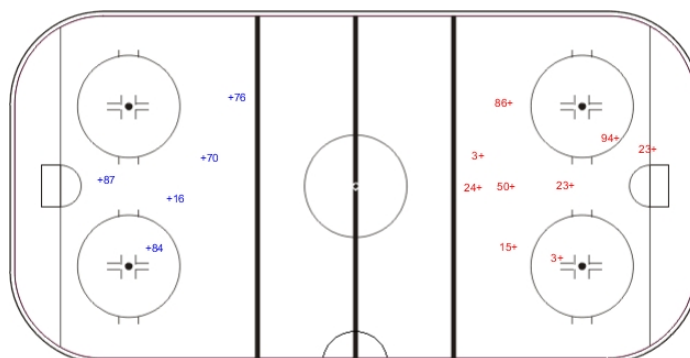

Shots by NOM

Goals (o): 0    SSG (+): 5  
SSP (<): 0    SPG (-): 0

GK 1 of RIT

Period: 3

Shots by RIT

Goals (o): 0    SSG (+): 9  
SSP (>): 0    SPG (-): 0

GK 32 of NOM

LEGEND