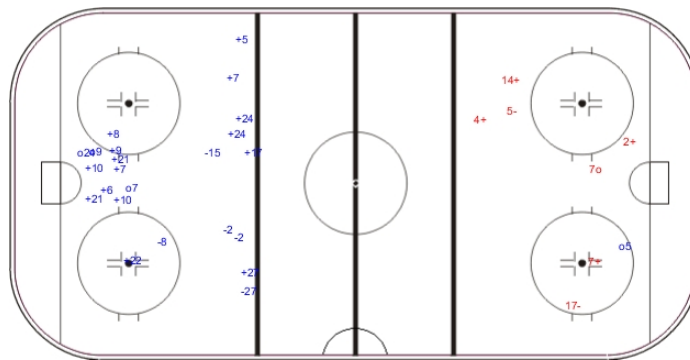

GK 25 of BEL

Shots by NED

Goals (o): 4 SSG (+): 15
SSP (<): 0 SPG (-): 5

GK 20 of BEL

GK 25 of BEL

BEL → Period: 2 ← NED

Shots by BEL

Goals (o): 1 SSG (+): 4
SSP (>): 0 SPG (-): 2

GK 1 of NED

Shots by BEL

Goals (o): 1 SSG (+): 7
SSP (<): 0 SPG (-): 0

GK 1 of NED

GK 29 of NED

NED → Period: 3 ← BEL

Shots by NED

Goals (o): 2 SSG (+): 15
SSP (>): 0 SPG (-): 5