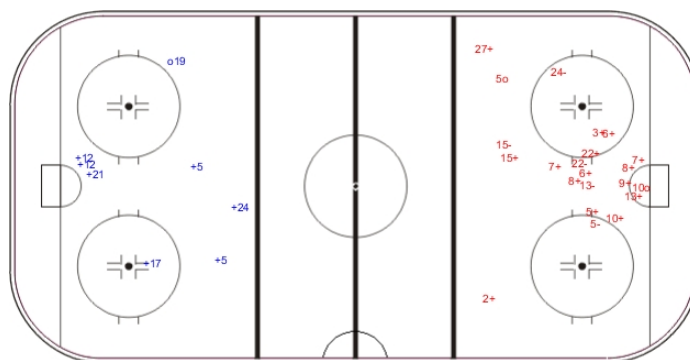

GK 1 of NED

Shots by BEL

Goals (o): 1 SSG (+): 7
SSP (<): 0 SPG (-): 0

GK 1 of NED

GK 29 of NED

NED → Period: 3 ← BEL

Shots by NED

Goals (o): 2 SSG (+): 15
SSP (>): 0 SPG (-): 5