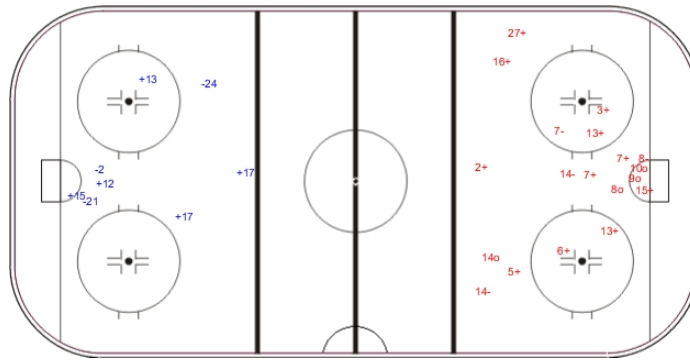

SHOT CHART

BEL - NED

Shots by BEL

Goals (o): 0 SSG (+): 5
SSP (-): 0 SPG (-): 3

GK 1 of NED

NED → Period: 1 ← BEL

Shots by NED

Goals (o): 4 SSG (+): 11
SSP (>): 0 SPG (-): 4

GK 25 of BEL

Shots by NED

Goals (o): 4 SSG (+): 15
SSP (<): 0 SPG (-): 5

GK 20 of BEL

GK 25 of BEL

BEL → Period: 2 ← NED

Shots by BEL

Goals (o): 1 SSG (+): 4
SSP (>): 0 SPG (-): 2