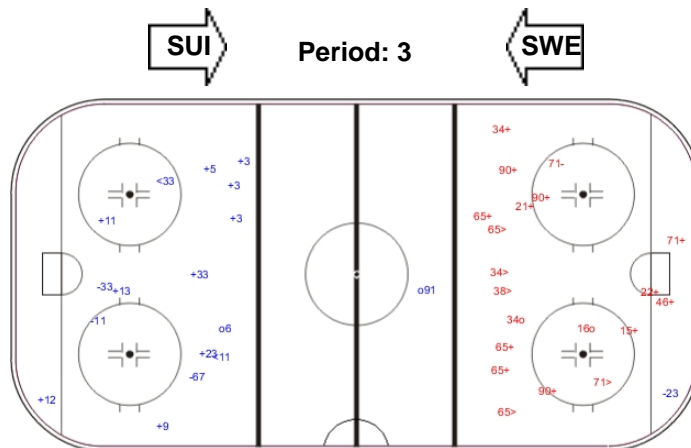

Goals (o): 1 SSG (+): 13
SSP (-): 2 SPG (-): 10

GK 63 of SUI

Shots by SUI

Goals (o): 2 SSG (+): 12
SSP (-): 5 SPG (-): 1

GK 31 of SWE

LEGEND

ENG Empty net goal GK Goalkeeper SPG Shots past goal SSG Shots saved by goalkeeper SSP Shots saved by player