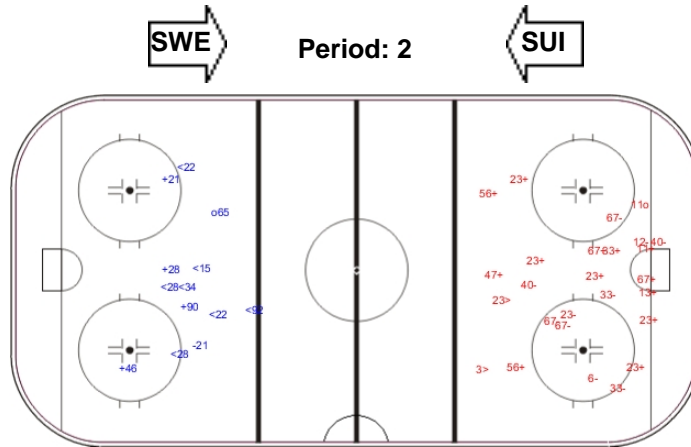

Goals (o): 1 SSG (+): 13
SSP (-): 2 SPG (-): 10

GK 63 of SUI

Shots by SUI

Goals (o): 2 SSG (+): 12
SSP (-): 5 SPG (-): 1

GK 31 of SWE

LEGEND

ENG Empty net goal GK Goalkeeper SPG Shots past goal SSG Shots saved by goalkeeper SSP Shots saved by player