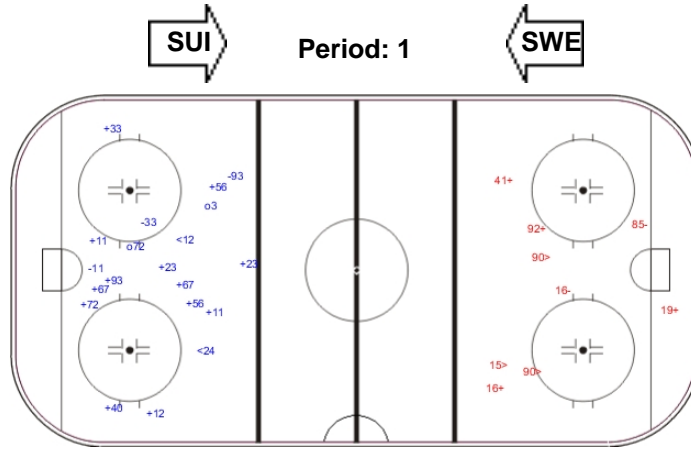

Goals (o): 1 SSG (+): 13
SSP (-): 2 SPG (-): 10

GK 63 of SUI

Shots by SUI

Goals (o): 2 SSG (+): 12
SSP (-): 5 SPG (-): 1

GK 31 of SWE

LEGEND

ENG Empty net goal GK Goalkeeper SPG Shots past goal SSG Shots saved by goalkeeper SSP Shots saved by player